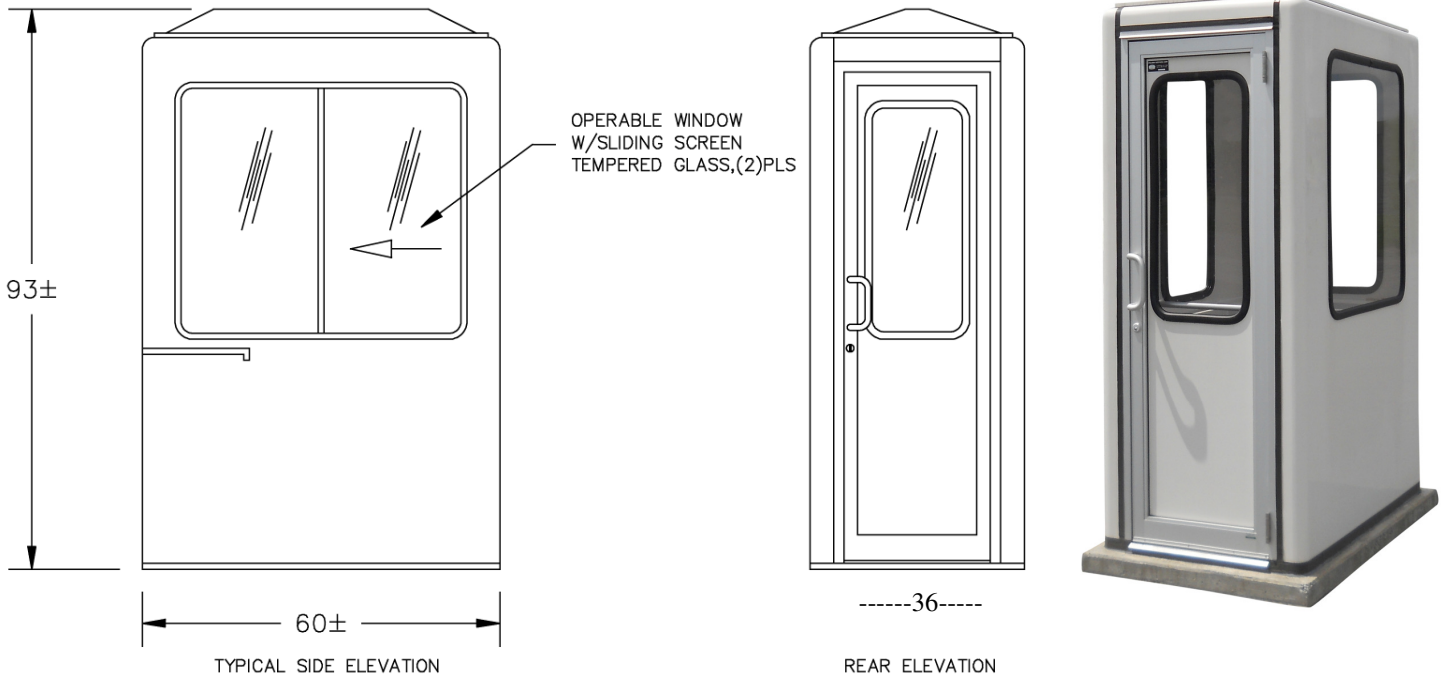

www.vpcfiberglass.com

VIRTUAL POLYMER
COMPOUNDS, LLC

888-290-9522

ECOTECH PREFABRICATED BOOTH

FEATURES

Economy Size 3' x 5'
All Fiberglass Construction
40 PSF Snow Load
360° Visibility
Class I Fire Resistant Rating
Weather Resistant/Low Maintenance
Heating Options Available
Lightweight and Portable
Shipped Fully Assembled in 3 Weeks

STANDARD FEATURES

Off-White Exterior Gel Coat Finish
Locking Aluminum Swing Open Door
Vertical Raised Sliding Window
Two Fixed Windows
Slip Resistant Flooring
One Piece Molded FRP Counter
Fluorescent Light Fixture w/Switch
30 Amp, 2 Breaker Load Center
20 Amp Duplex Outlet