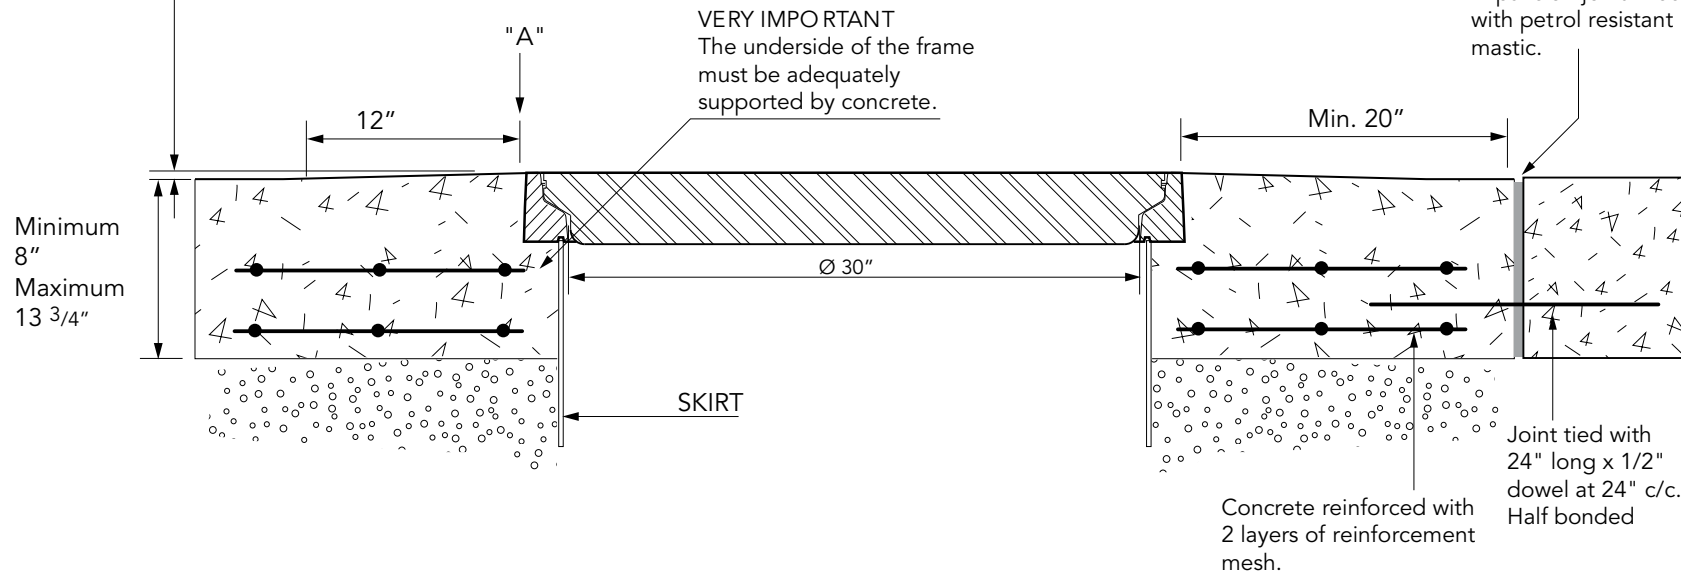

FL760 COVER

FL760 FRAME

Category: **ACCESS COVER & FRAME - SEALED**

Product Description: 30" diameter flat sealed composite cover with a composite frame.

Page No: **1**

Product Code: **FL760**

Date: **May 2012**

CONCRETE

VERY IMPORTANT

OUTER EDGE "A" OF FRAME SET 1/4" - 1/2" ABOVE GENERAL GRADE AREA WITH CONCRETE RAMPED AWAY OVER 12".

BLACKTOP

Category: **ACCESS COVER & FRAME - SEALED**

Product 30" diameter flat sealed composite cover with a composite frame.
 Description:

Page No: **2**

Product Code: **FL760**

Date: **May 2012**

Weights	
FL760 Cover	Weight: 58lbs
FL760/HD Cover	Weight: 89lbs
Frame	Weight: 17lbs

Category:	ACCESS COVER & FRAME - SEALED		
Product Description:	30" diameter flat sealed composite cover with a composite frame.		
Page No:	3	Product Code:	FL760
		Date:	May 2012