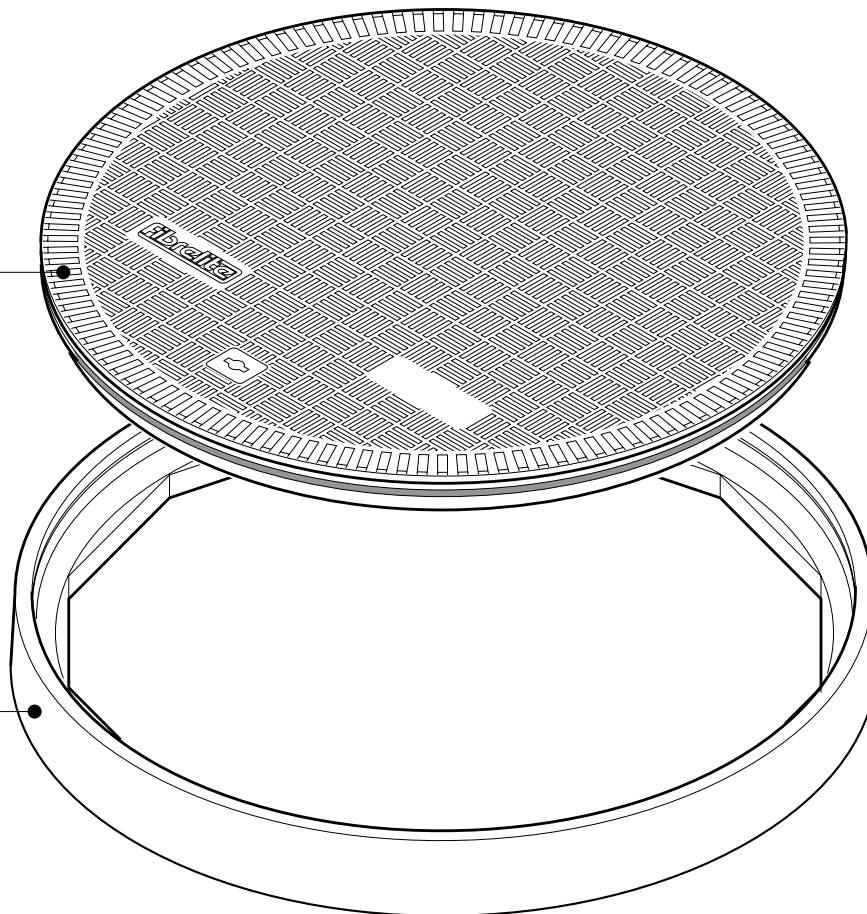

FL760 COVER

FL760 FRAME

Category: **ACCESS COVER & FRAME - SEALED**

Product Description: 30" diameter flat sealed composite cover with a composite frame.

Page No: **1**

Product Code: **FL760**

Date: **May 2012**

CONCRETE

VERY IMPORTANT

OUTER EDGE "A" OF FRAME SET 1/4" - 1/2" ABOVE GENERAL GRADE AREA WITH CONCRETE RAMPED AWAY OVER 12".

BLACKTOP

Category: **ACCESS COVER & FRAME - SEALED**

Product 30" diameter flat sealed composite cover with a composite frame.
 Description:

Page No: **2**

Product Code: **FL760**

Date: **May 2012**

Weights	
FL760 Cover	Weight: 58lbs
FL760/HD Cover	Weight: 89lbs
Frame	Weight: 17lbs

Category:	ACCESS COVER & FRAME - SEALED		
Product Description:	30" diameter flat sealed composite cover with a composite frame.		
Page No:	3	Product Code:	FL760
		Date:	May 2012