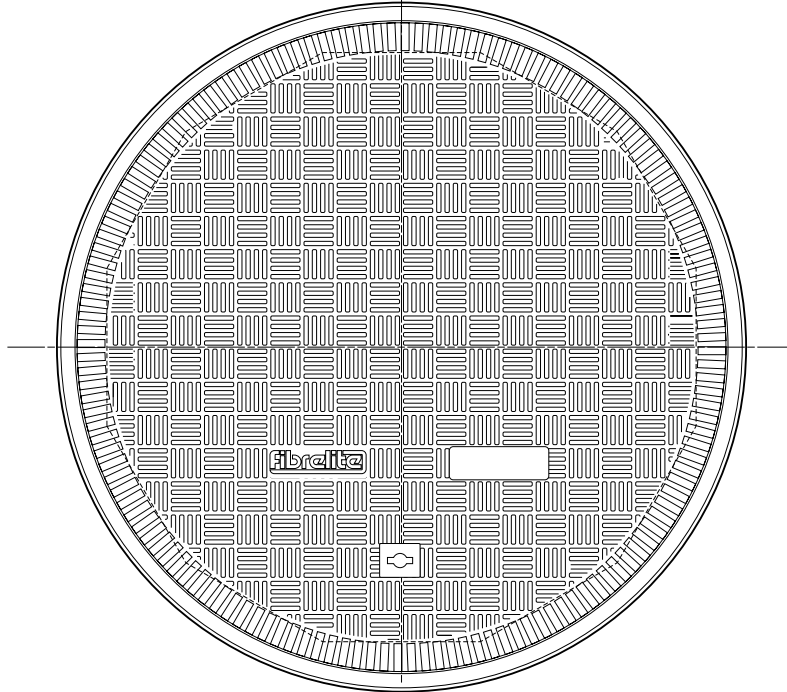

FL760 COVER

FL760 FRAME

Category: **ACCESS COVER & FRAME - SEALED**

Product Description: 30" diameter flat sealed composite cover with a composite frame.

Page No: **1**

Product Code: **FL760**

Date: **May 2012**

CONCRETE

VERY IMPORTANT

OUTER EDGE "A" OF FRAME SET 1/4" - 1/2" ABOVE GENERAL GRADE AREA WITH CONCRETE RAMPED AWAY OVER 12".

BLACKTOP

Category: **ACCESS COVER & FRAME - SEALED**

Product 30" diameter flat sealed composite cover with a composite frame.
 Description:

Page No: **2**

Product Code: **FL760**

Date: **May 2012**

Weights	
FL760 Cover	Weight: 58lbs
FL760/HD Cover	Weight: 89lbs
Frame	Weight: 17lbs

Category:	ACCESS COVER & FRAME - SEALED		
Product Description:	30" diameter flat sealed composite cover with a composite frame.		
Page No:	3	Product Code:	FL760
		Date:	May 2012