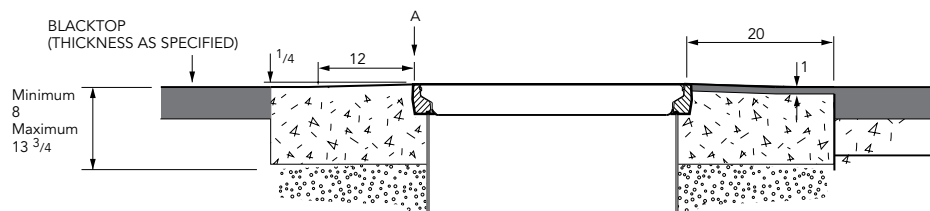

FL760 COVER

FL760 FRAME

Category: **ACCESS COVER & FRAME - SEALED**

Product Description: 30" diameter flat sealed composite cover with a composite frame.

Page No: **1**

Product Code: **FL760**

Date: **May 2012**

CONCRETE

VERY IMPORTANT

OUTER EDGE "A" OF FRAME SET 1/4" - 1/2" ABOVE GENERAL GRADE AREA WITH CONCRETE RAMPED AWAY OVER 12".

BLACKTOP

Category: **ACCESS COVER & FRAME - SEALED**

Product 30" diameter flat sealed composite cover with a composite frame.
 Description:

Page No: **2**

Product Code: **FL760**

Date: **May 2012**

Weights	
FL760 Cover	Weight: 58lbs
FL760/HD Cover	Weight: 89lbs
Frame	Weight: 17lbs

Category:	ACCESS COVER & FRAME - SEALED		
Product Description:	30" diameter flat sealed composite cover with a composite frame.		
Page No:	3	Product Code:	FL760
		Date:	May 2012