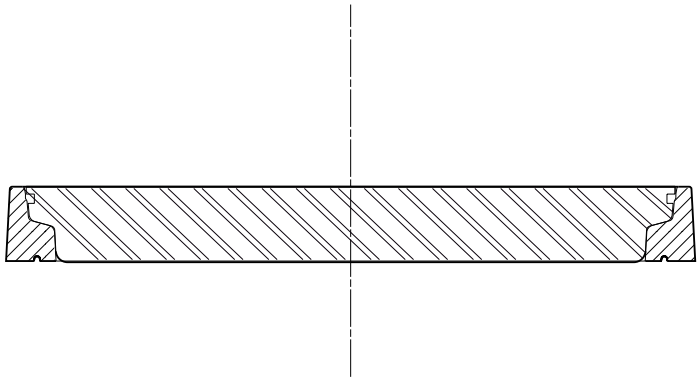

FL760 COVER

FL760 FRAME

Category: **ACCESS COVER & FRAME - SEALED**

Product Description: 30" diameter flat sealed composite cover with a composite frame.

Page No: **1**

Product Code: **FL760**

Date: **May 2012**

CONCRETE

VERY IMPORTANT

OUTER EDGE "A" OF FRAME SET 1/4" - 1/2" ABOVE GENERAL GRADE AREA WITH CONCRETE RAMPED AWAY OVER 12".

BLACKTOP

Category: **ACCESS COVER & FRAME - SEALED**

Product 30" diameter flat sealed composite cover with a composite frame.
 Description:

Page No: **2**

Product Code: **FL760**

Date: **May 2012**

Weights	
FL760 Cover	Weight: 58lbs
FL760/HD Cover	Weight: 89lbs
Frame	Weight: 17lbs

Category:	ACCESS COVER & FRAME - SEALED		
Product Description:	30" diameter flat sealed composite cover with a composite frame.		
Page No:	3	Product Code:	FL760
		Date:	May 2012