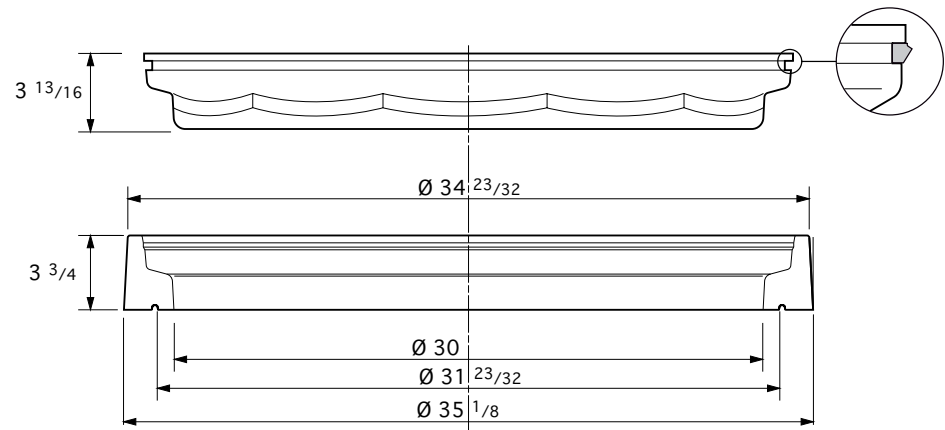

FL760 COVER

FL760 FRAME

Category: **ACCESS COVER & FRAME - SEALED**

Product Description: 30" diameter flat sealed composite cover with a composite frame.

Page No: **1**

Product Code: **FL760**

Date: **May 2012**

CONCRETE

VERY IMPORTANT

OUTER EDGE "A" OF FRAME SET 1/4" - 1/2" ABOVE GENERAL GRADE AREA WITH CONCRETE RAMPED AWAY OVER 12".

BLACKTOP

Category: **ACCESS COVER & FRAME - SEALED**

Product 30" diameter flat sealed composite cover with a composite frame.
 Description:

Page No: **2**

Product Code: **FL760**

Date: **May 2012**

Weights	
FL760 Cover	Weight: 58lbs
FL760/HD Cover	Weight: 89lbs
Frame	Weight: 17lbs

Category:	ACCESS COVER & FRAME - SEALED		
Product Description:	30" diameter flat sealed composite cover with a composite frame.		
Page No:	3	Product Code:	FL760
		Date:	May 2012