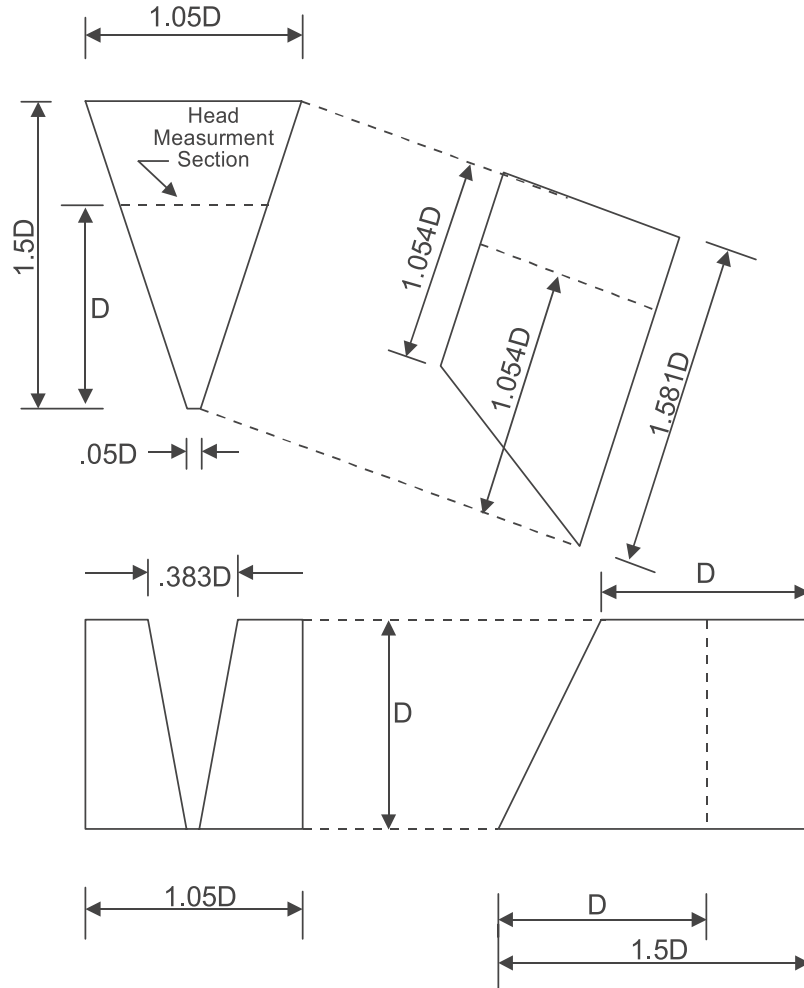

## HS Flume Detail

Depth "D" Feet	D Feet	.05DD Feet	.383D Feet	1.05D Feet	1.054D Feet	1.5D Feet	1.581D Feet
0.40	0.40	0.020	0.1532	0.420	0.4216	0.60	0.6324
0.50	0.50	0.025	0.1915	0.525	0.5270	0.75	0.7905
0.60	0.60	0.030	0.2298	0.630	0.6324	0.90	0.9486
0.80	0.80	0.040	0.3064	0.840	0.8432	1.20	1.2648
1.00	1.00	0.050	0.3830	1.050	1.0540	1.50	1.5810